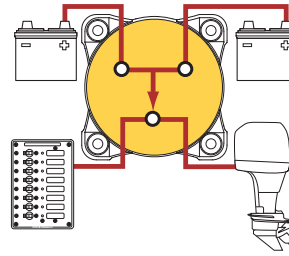

M-Series Selector 4 Position

300 Ampere continuous rating for outboards and small gasoline or diesel engines

Switches isolated battery banks to all loads
or combines battery banks to all loads

Switch set to 1

Switch set to 2

Switch set to 1+2