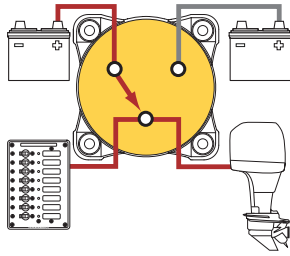

M-Series Selector 4 Position

300 Ampere continuous rating for outboards and small gasoline or diesel engines

Switches isolated battery banks to all loads
or combines battery banks to all loads

Switch set to 1

Switch set to 2

Switch set to 1+2