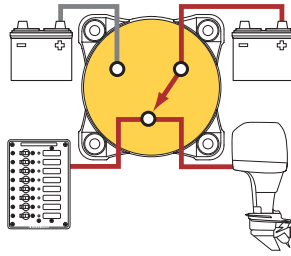

M-Series Selector 4 Position

300 Ampere continuous rating for outboards and small gasoline or diesel engines

Switches isolated battery banks to all loads
or combines battery banks to all loads

Switch set to 1

Switch set to 2

Switch set to 1+2