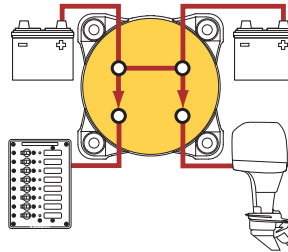

m-Series Dual Circuit Plus™

300 Ampere continuous rating for outboards and small gasoline or diesel engines

Simultaneously switches two isolated battery banks or combines battery banks to all loads (with combine function)

Switch set to ON

Switch set to COMBINE BATTERIES