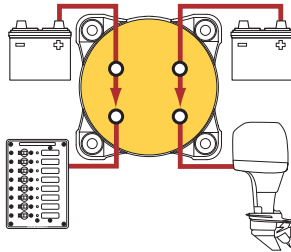

m-Series Dual Circuit Plus™

300 Ampere continuous rating for outboards and small gasoline or diesel engines

Simultaneously switches two isolated battery banks or combines battery banks to all loads (with combine function)

Switch set to ON

Switch set to COMBINE BATTERIES