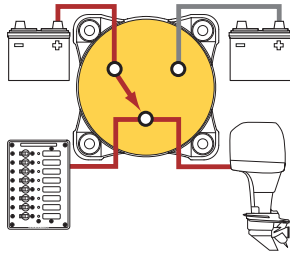

e-Series Selector 4 Position

350 Ampere continuous rating for inboard gasoline or diesel engines

Switches isolated battery banks to all loads
or combines battery banks to all loads

Switch set to 1

Switch set to 2