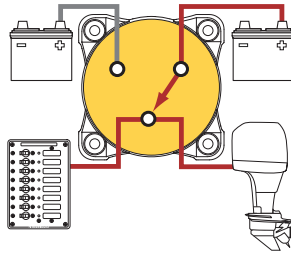

e-Series Selector 4 Position

350 Ampere continuous rating for inboard gasoline or diesel engines

Switches isolated battery banks to all loads
or combines battery banks to all loads

Switch set to 1

Switch set to 2

Switch set to 1+2