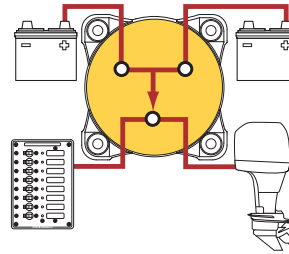

e-Series Selector 4 Position

350 Ampere continuous rating for inboard gasoline or diesel engines

Switches isolated battery banks to all loads
or combines battery banks to all loads

Switch set to 1

Switch set to 2

Switch set to 1+2