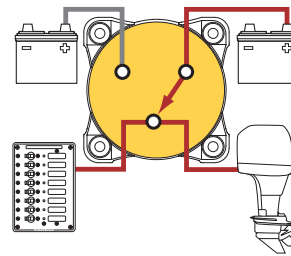

## E-Series Selector 3 Position

350 Ampere continuous rating for inboard gasoline or diesel engines

Switches isolated battery banks to all loads

Switch set to 1

Switch set to 2