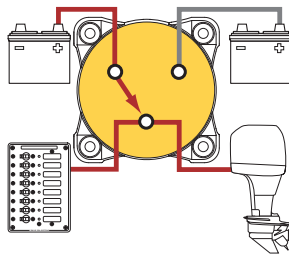

## E-Series Selector 3 Position

350 Ampere continuous rating for inboard gasoline or diesel engines

Switches isolated battery banks to all loads

Switch set to 1

Switch set to 2