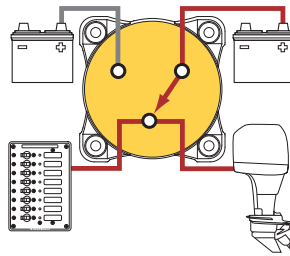

HD-Series Selector 4 Position

Up to 600 Ampere continuous rating for large diesel engines

Switches isolated battery banks to all loads
or combines battery banks to all loads

Switch set to 1

Switch set to 2

Switch set to 1+2