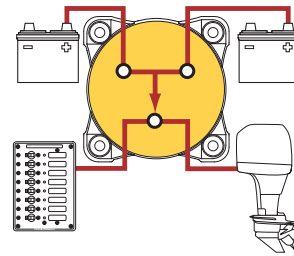

HD-Series Selector 4 Position

Up to 600 Ampere continuous rating for large diesel engines

Switches isolated battery banks to all loads
or combines battery banks to all loads

Switch set to 1

Switch set to 2

Switch set to 1+2