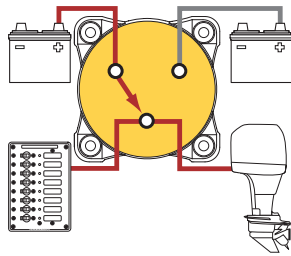

HD-Series Selector 4 Position

Up to 600 Ampere continuous rating for large diesel engines

Switches isolated battery banks to all loads
or combines battery banks to all loads

Switch set to 1

Switch set to 2