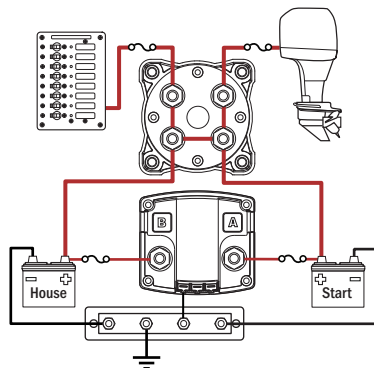

7650 Add-A-Battery

C-Series Dual Circuit Plus™ Battery Switch (page 16)

- Simplifies battery switching
- Isolates engine and house circuits
- Switch combines battery banks for emergency starting

120 Amp SI-Series Automatic Charging Relay (ACR) (page 25)

- Automatically combines battery banks during charging
- Isolates battery banks when discharging and when starting engines

Diagram 1

Batteries isolated

Battery switch - ON position
Power available to House and Start circuits

Engine off - No charge present
ACR - Open

Diagram 2

Batteries combined through ACR

Battery switch - ON position
Power available to House and Start circuits

Engine running - Charge present
ACR - Closed

Diagram 3

Batteries combined through Battery Switch

Battery switch - COMBINE position
Power available to House and Start circuits

Engine off - No charge present
ACR - Open