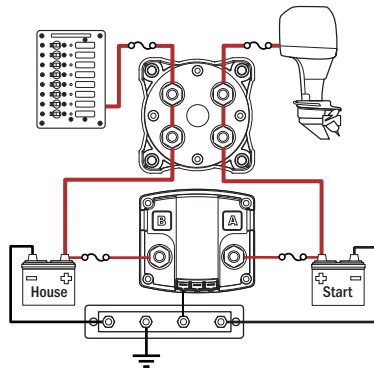

7650 Add-A-Battery

C-Series Dual Circuit Plus™ Battery Switch (page 16)

- Simplifies battery switching
- Isolates engine and house circuits
- Switch combines battery banks for emergency starting

120 Amp SI-Series Automatic Charging Relay (ACR) (page 25)

- Automatically combines battery banks during charging
- Isolates battery banks when discharging and when starting engines

Diagram 1

Batteries isolated

Battery switch - ON position
Power available to House and Start circuits

Engine off - No charge present
ACR - Open

Diagram 2

Batteries combined through ACR

Battery switch - ON position
Power available to House and Start circuits

Engine running - Charge present
ACR - Closed

Diagram 3

Batteries combined through Battery Switch

Battery switch - COMBINE position
Power available to House and Start circuits

Engine off - No charge present
ACR - Open