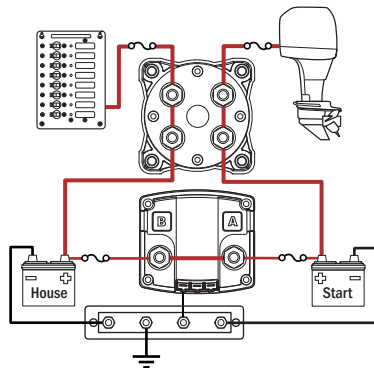

7650 Add-A-Battery

C-Series Dual Circuit Plus™ Battery Switch (page 16)

- Simplifies battery switching
- Isolates engine and house circuits
- Switch combines battery banks for emergency starting

120 Amp SI-Series Automatic Charging Relay (ACR) (page 25)

- Automatically combines battery banks during charging
- Isolates battery banks when discharging and when starting engines

Diagram 1

Batteries isolated

Battery switch - ON position
Power available to House and Start circuits

Engine off - No charge present
ACR - Open

Diagram 2

Batteries combined through ACR

Battery switch - ON position
Power available to House and Start circuits

Engine running - Charge present
ACR - Closed

Diagram 3

Batteries combined through Battery Switch

Battery switch - COMBINE position
Power available to House and Start circuits

Engine off - No charge present
ACR - Open